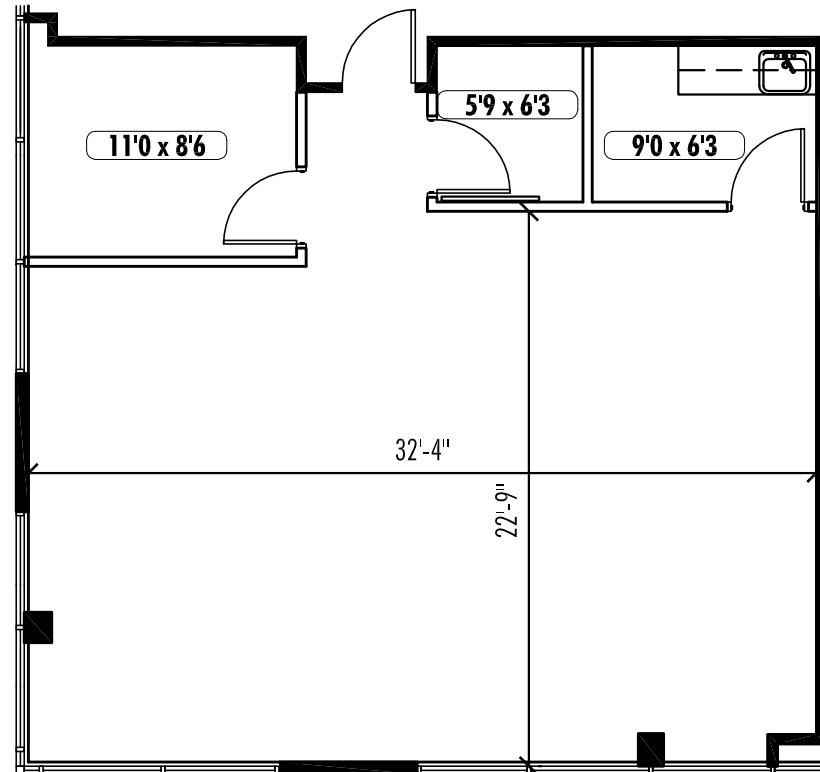

Key Plan

True North

PMRG | PM Realty Group

Zach Wooten | 404.671.4715 | zwooten@pmrg.com

Stephen Clifton | 404.671.4719 | sclifton@pmrg.com

Mansell Forest • Suite 140 • 1,134 RSF

Available Suite